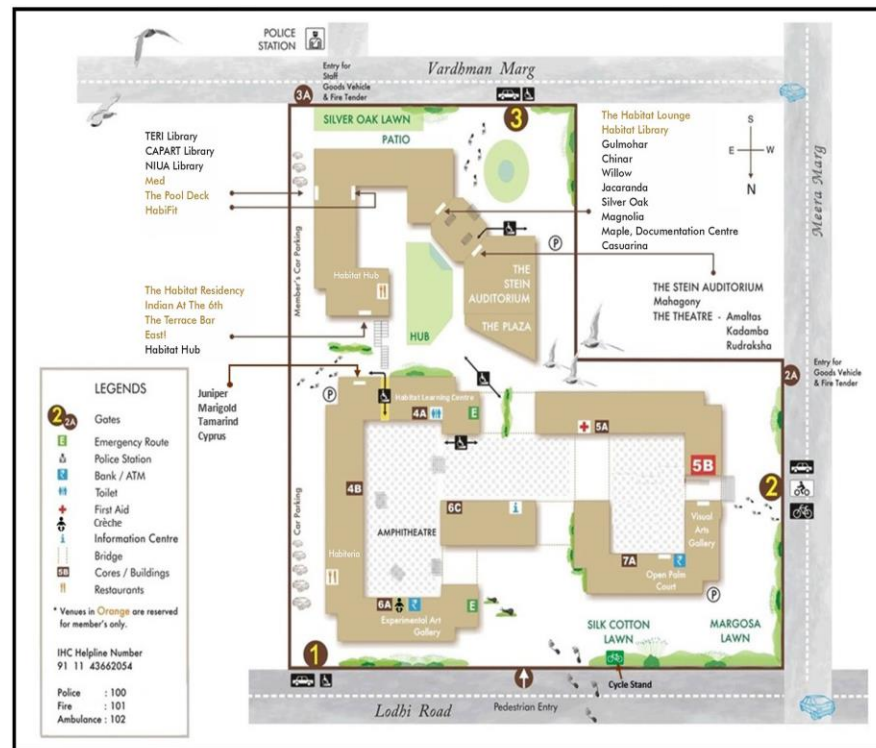

The 6th RD20 Conference

Dates	2–6 December 2024
Meeting venue	INDIA HABITAT CENTER https://www.indiahabitat.org/ Lodhi Road Near Airforce Bal Bharati School, Lodhi Rd, Lodhi Estate, New Delhi, Delhi 110003 India <ul style="list-style-type: none">• Conventional center, India Habitat Center, New Delhi, India• The Energy and resources Institute (TERI), India Habitat Center, New Delhi

Venue: India Habitat Centre, New Delhi (Central part)

Distance from Landmarks:

International Airport	15 Kms.
Domestic Airport	12 Kms.
New Delhi Railway Station	07 Kms.
Old Delhi Railway Station	16 Kms.
Connaught Place	05 Kms.
India Gate	03 Kms.
Diplomatic Enclave	05 Kms.
Airport Metro line, Shivaji stadium	6.5 kms